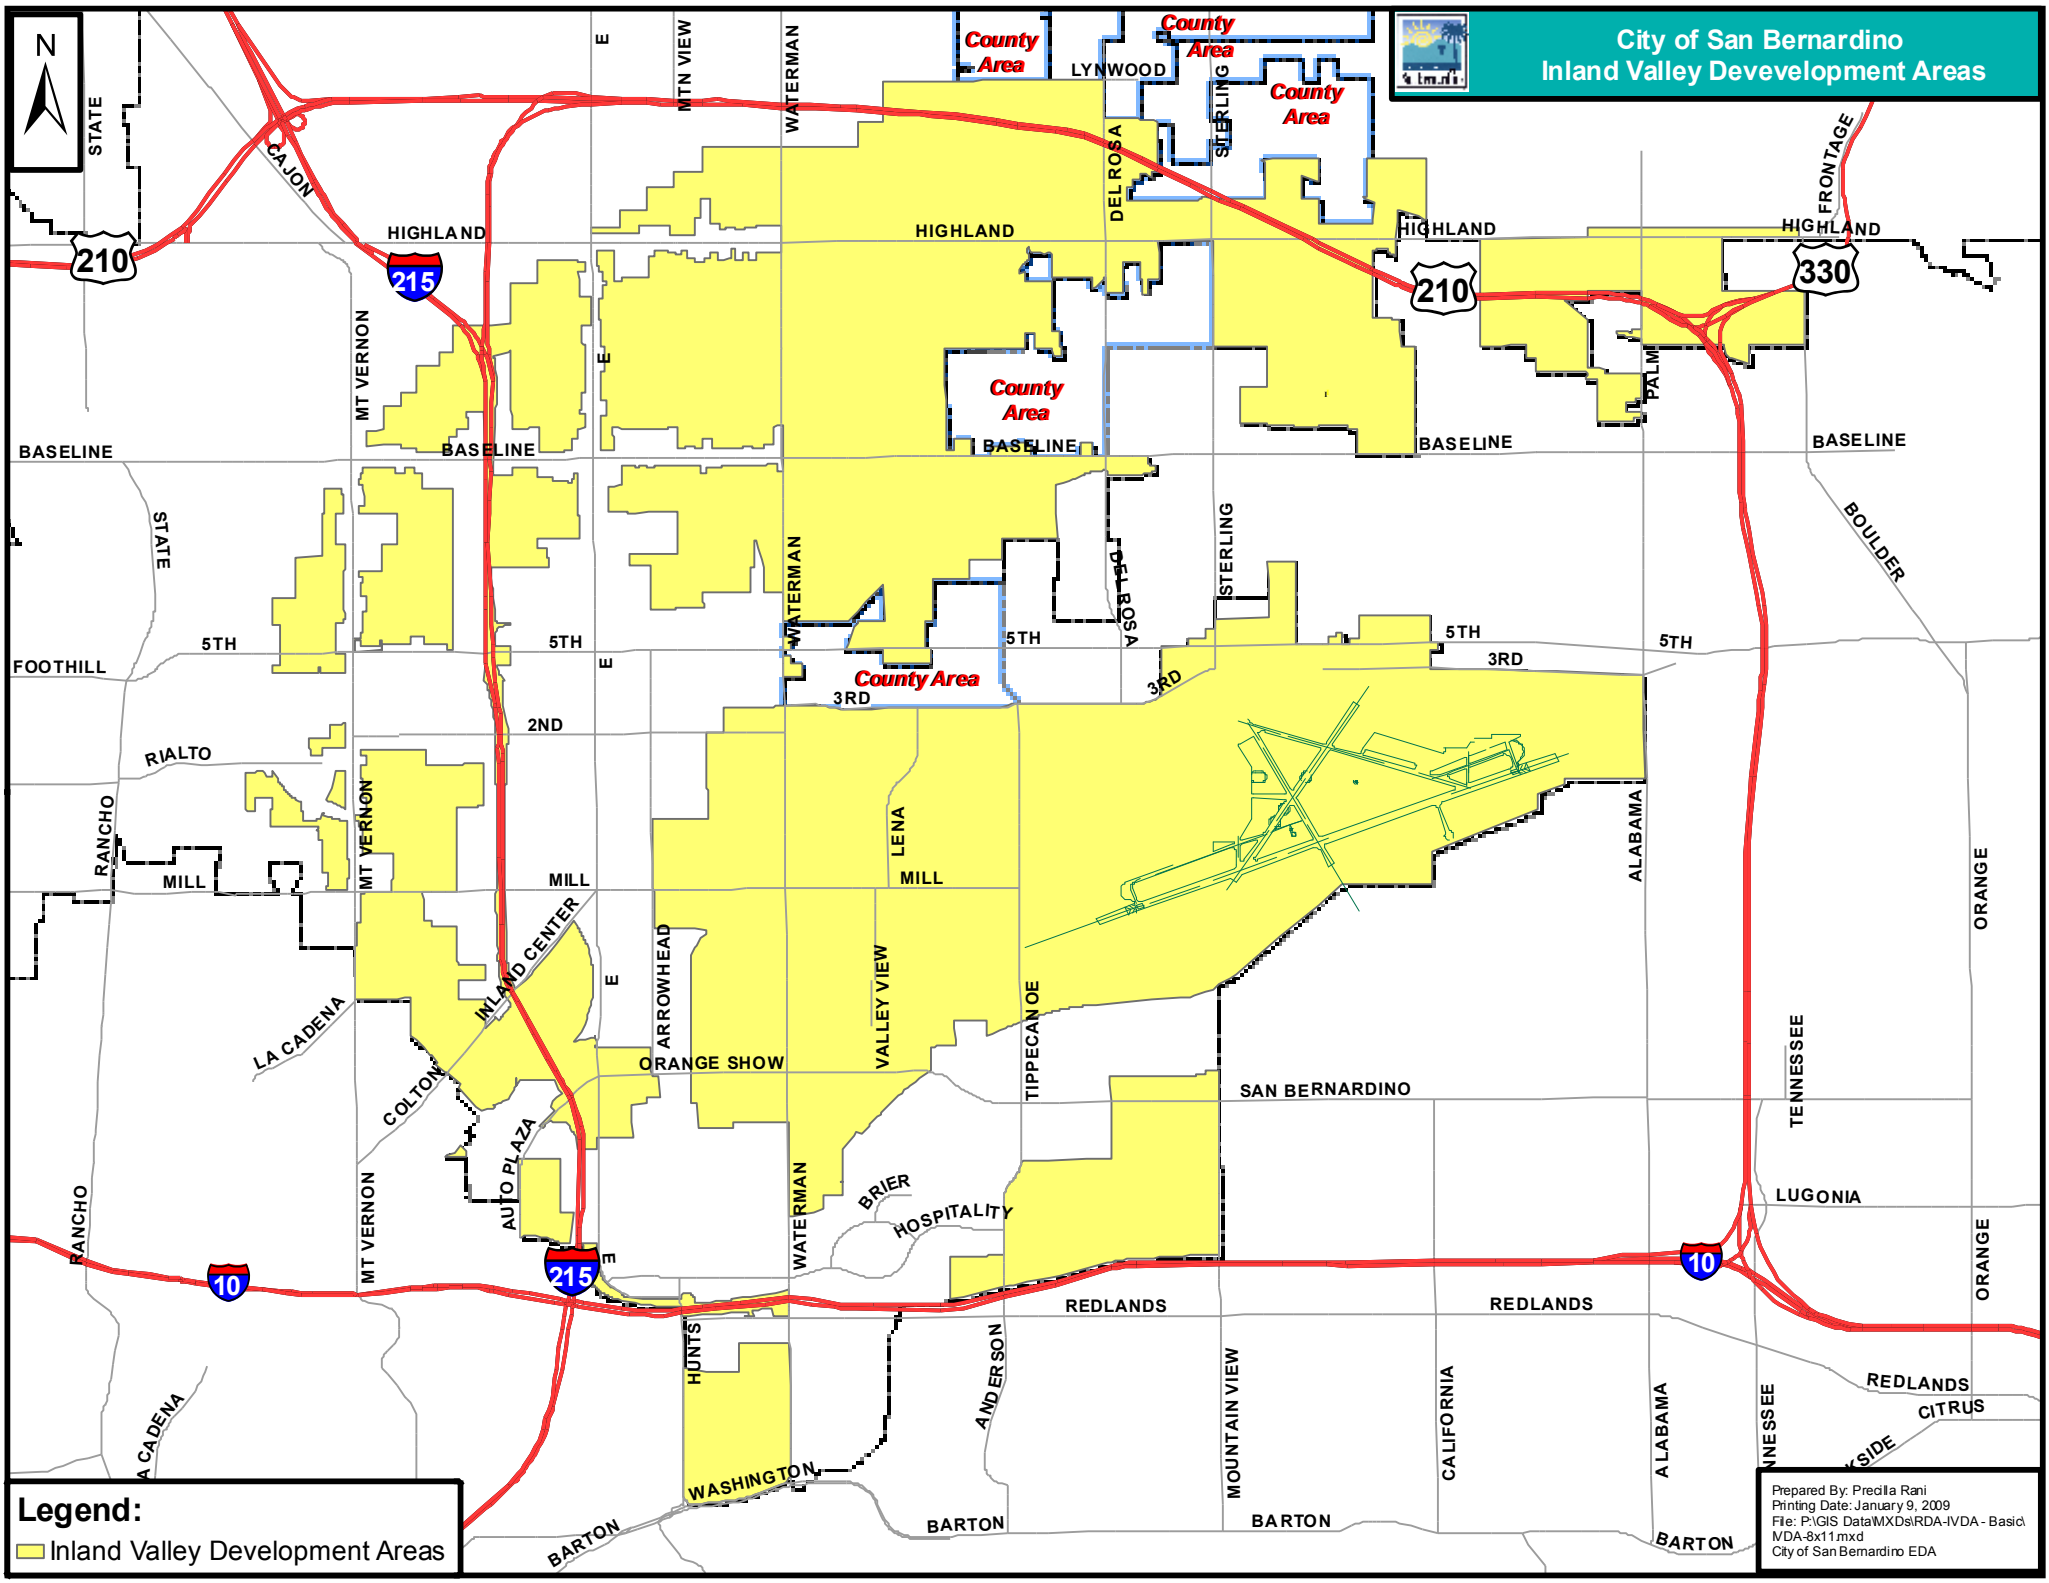

City of San Bernardino
Inland Valley Development Areas

Legend:
 Inland Valley Development Areas

Prepared By: Preclia Rani
 Printing Date: January 9, 2009
 File: P:\GIS Data\MXD\SDA-IVDA - Basic
 VDA-8x11.mxd
 City of San Bernardino EDA