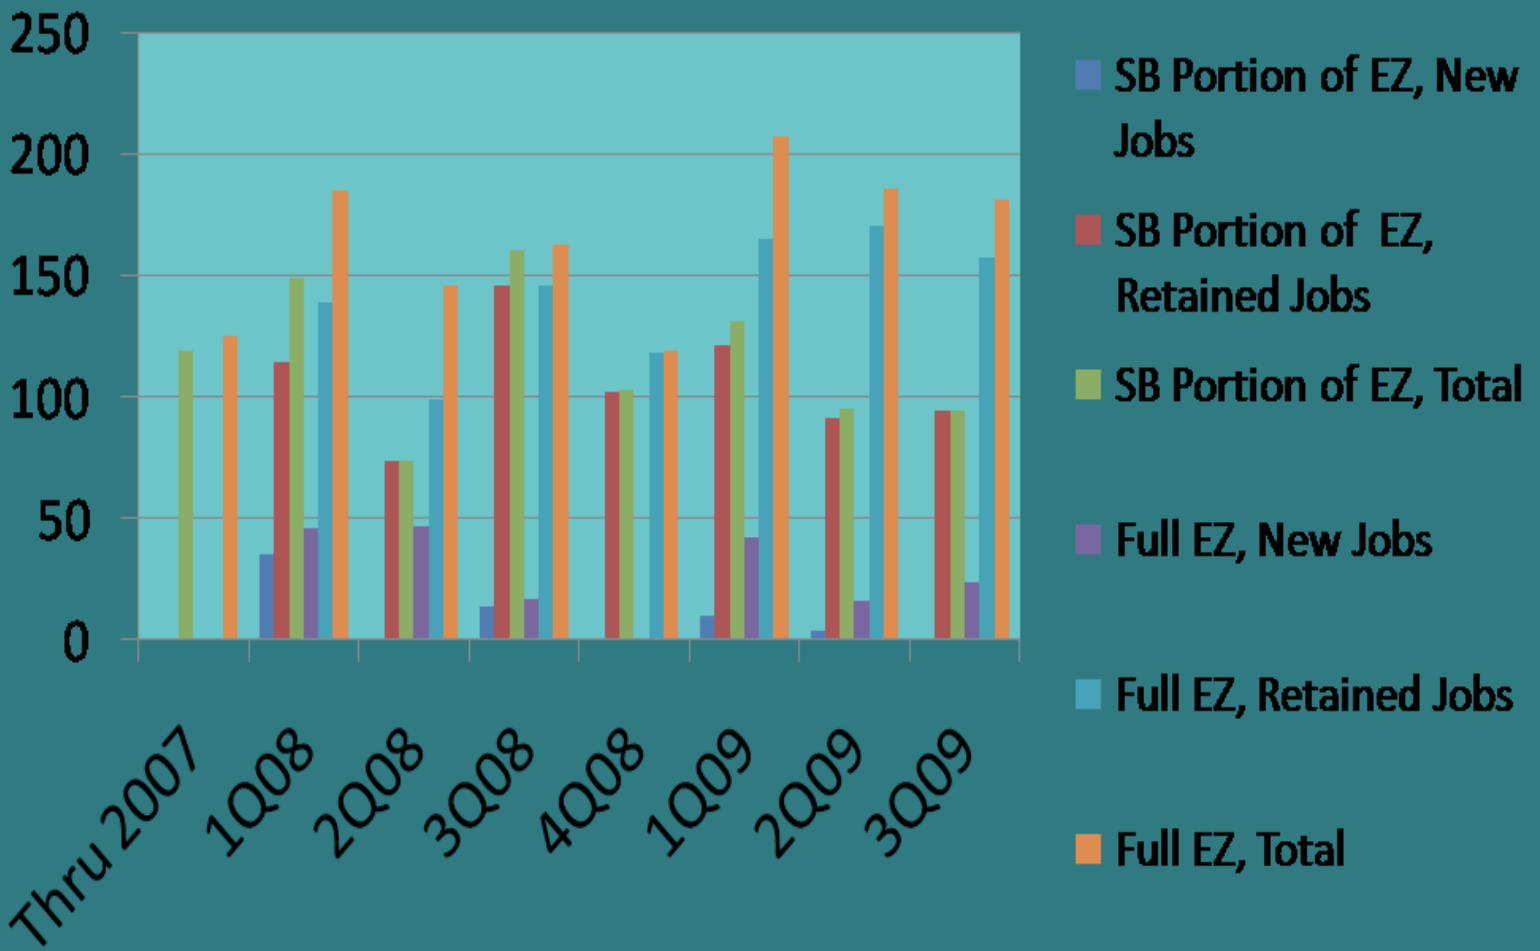

Economic Development Agency

www.sbrda.org

Phone: (909) 663-1044

Fax: (909) 888-9413

Jobs Created, SBVEZ

Data from San Bernardino Valley Enterprise Zone through September 2009. The SBVEZ is composed of portions of the cities of San Bernardino and Colton, and San Bernardino County.